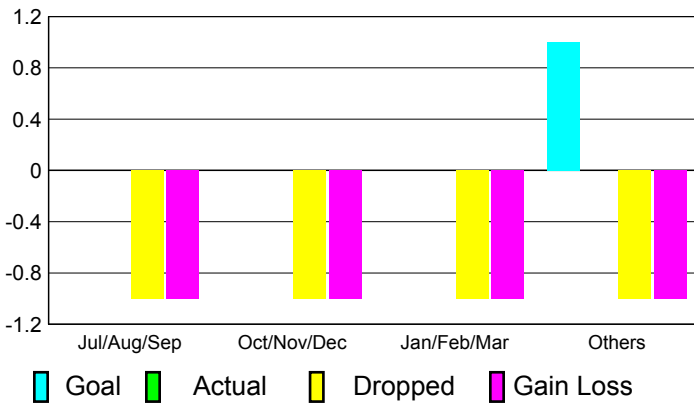

2010-2011 GMT Reports for District (or Undistricted) **District 103IW**

GMT: **JACQUES 'JACK' VERBEKE** Location: **FRANCE**

GMT CA: **4**

CLUBS

Club Results
2010-2011

Clubs
2009-2010

Month	New Club Goal	Actual New Clubs	Actual Dropped Clubs	Gain/Loss of Clubs	Gain/Loss of Clubs
Jul/Aug/Sep	0	0	-1	-1	0
Oct/Nov/Dec	0	0	-1	-1	0
Jan/Feb/Mar	0	0	-1	-1	3
Apr/May/June	1	0	-1	-1	0
Totals	1	0	-4	-4	3

Club Results 2010-2011

Goal, New, Dropped, Gain/Loss

Comparison of Club Gain/Loss

Current Year Compared to the Previous Year

YTD Status Quo Clubs 2010-2011

Status Quo Clubs Compared to Status Quo Members

MEMBERSHIP

Membership Results
2010-2011

Membership
2009-2010

Month	Net Memb Goal	Actual New Memb	Actual Dropped Memb	Gain/Loss of Memb	Gain/Loss of Memb
Jul/Aug/Sep	-5	12	-28	-16	-2
Oct/Nov/Dec	-10	25	-69	-44	-17
Jan/Feb/Mar	-35	27	-36	-9	62
Apr/May/June	50	61	-75	-14	-16
Totals	0	125	-208	-83	27