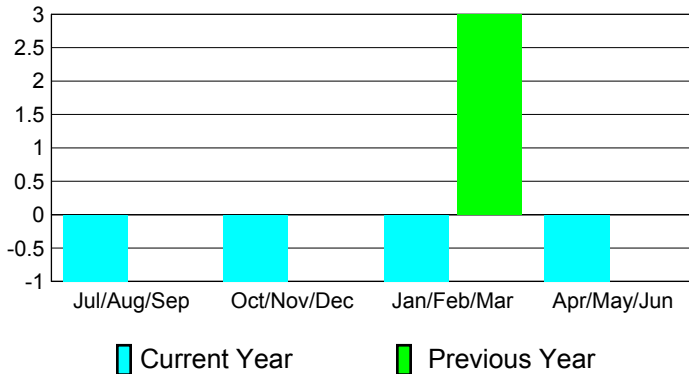

2010-2011 GMT Reports for District (or Undistricted) **District 103IW**

GMT: **JACQUES 'JACK' VERBEKE** Location: **FRANCE**

GMT CA: **4**

CLUBS

Club Results
2010-2011

Clubs
2009-2010

Month	New Club Goal	Actual New Clubs	Actual Dropped Clubs	Gain/Loss of Clubs	Gain/Loss of Clubs
Jul/Aug/Sep	0	0	-1	-1	0
Oct/Nov/Dec	0	0	-1	-1	0
Jan/Feb/Mar	0	0	-1	-1	3
Apr/May/June	1	0	-1	-1	0
Totals	1	0	-4	-4	3

Club Results 2010-2011

Goal, New, Dropped, Gain/Loss

Comparison of Club Gain/Loss

Current Year Compared to the Previous Year

YTD Status Quo Clubs 2010-2011

Status Quo Clubs Compared to Status Quo Members

MEMBERSHIP