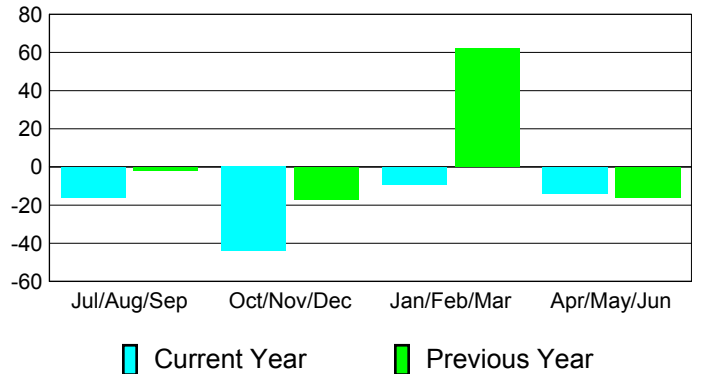

Membership Results
2010-2011

Membership
2009-2010

Month	Net Memb Goal	Actual New Memb	Actual Dropped Memb	Gain/Loss of Memb	Gain/Loss of Memb
Jul/Aug/Sep	-5	12	-28	-16	-2
Oct/Nov/Dec	-10	25	-69	-44	-17
Jan/Feb/Mar	-35	27	-36	-9	62
Apr/May/June	50	61	-75	-14	-16
Totals	0	125	-208	-83	27

Membership Results 2010-2011

Goal, New, Dropped, Gain/Loss

Comparison of Membership Gain/Loss

Current Year Compared to the Previous Year

Gender Comparison 2010-2011

Jul/Aug/Sep

Oct/Nov/Dec

Jan/Feb/Mar

Apr/May/June

Male

Female