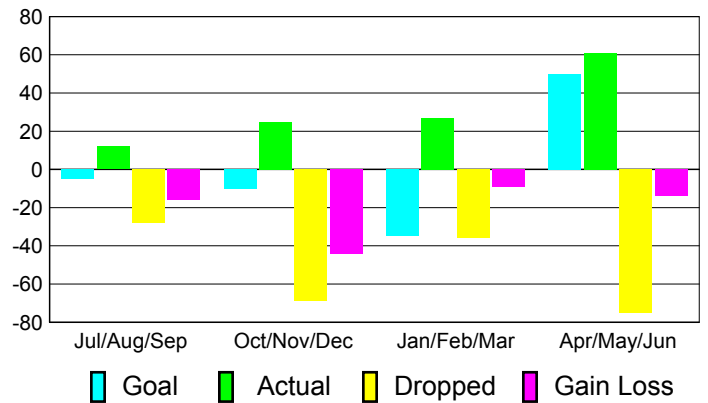

Membership Results 2010-2011

Goal, New, Dropped, Gain/Loss

Comparison of Membership Gain/Loss

Current Year Compared to the Previous Year